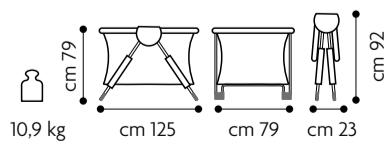

Toy bar with 3 elements

2 round mirrors

Squeaking flowers

Rattle bird

Sweet Life
Item 587 - Col. 581

Soft touch reducer

Non-toxic and phthalates free materials (2005/84/CE)

Homologation

Complies with EN 12227.
Age group: from birth

It opens and closes like a compass.
Compact when closed

Activity gym and playing ground. 3 possibilities of use: sides up and closed, sides open with toy bar and completely open as a soft playing carpet. Wash by hand