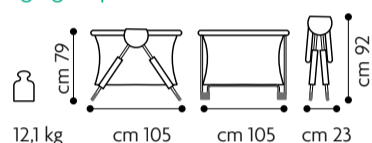

Giramondo
Item 586 - Col. 341

Kitten shape toy with rattle
Car shape toy with rattle
sounding whistle and mirror
Bird shape toy with a sounding
whistle

It opens and closes
like a compass.
Compact when closed