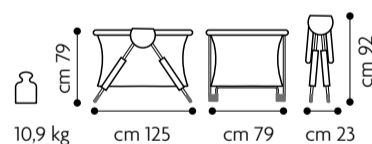

Mondocirco
Item 587 - Col. 342

Clown shape toy with rattles,
musical whistle, squeezies and
toy-mirror. Sounding lion and
elephant shape toys

It opens and closes
like a compass.
Compact when closed

Green Farm