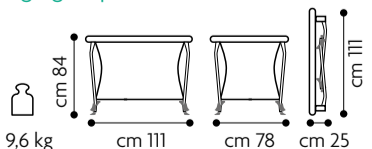

0m+

Item 580

Soft & Play
Green Farm

Non-toxic and phthalates free materials (2005/84/CE)

Homologation

Complies with EN 12227.

Age group: from birth

Green Farm
Item 580 - Col. 115