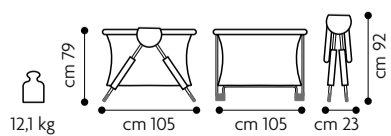

Well padded bottom

The cover is easy to wash and printed with atoxic colours

Flower shaped toy with squeaking sounds

Butterfly shape toy in crinkling fabric

Love Natural
Item 586 - Col. 528

It opens and closes like a compass.
Compact when closed

Non-toxic and phthalates free materials (2005/84/CE)

Homologation

Complies with EN 12227.
Age group: from birth

Protection

on the side tubes

Distance from floor complies with safety regulations

Equipped with 4 feet