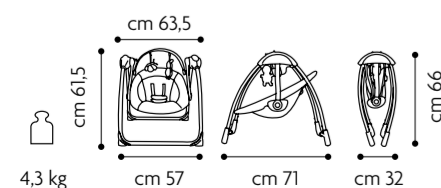

Locked → Unlock

Pivoting, removable toy bar

NEW
Swing lock for fixed or swinging position

2 plush friends to play with

Padded seat with removable and washable cover

5 point harness and buckle pads

Homologation

Complies with EN 16232 : 2013, EN 62115
Suitable for infants till 9 kg

Details that make the difference

Reclinable in 2 positions

Easy folding for transport

3 timer settings
8, 15, 30 min

5 swinging speeds