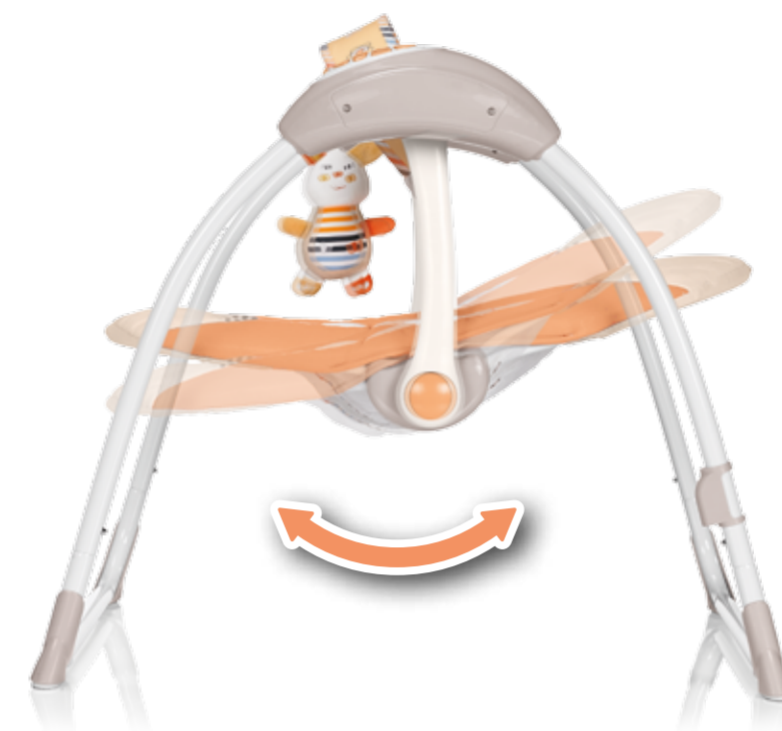

Brilly

NEW 0m+
9 kg

Item 542

Portable Swing. Works by battery or power adapter (included)

NEW
12 melodies and 3 natural sounds to entertain baby

Can be used with 4 type AA (not included) or with power adapter (included)

Locked → Unlock

Pivoting, removable toy bar

NEW
Swing lock for fixed or swinging position

2 plush friends to play with

Padded seat with removable and washable cover

5 point harness and buckle pads

Homologation

Complies with EN 16232 : 2013, EN 62115
Suitable for infants till 9 kg

Details that make the difference

Reclinable in 2 positions

Easy folding for transport

3 timer settings
8, 15, 30 min

5 swinging speeds

Adapter included

Colors

Love Natural
Item 542 - Col. 528

My Little Angel
Item 542 - Col. 168