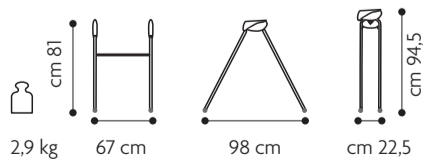

Accessories

0m+

Goccia support frame

once closed it takes little space. Compact packaging thanks to its structure with two segment tubes

Item 561

Compact packaging thanks to its structure with two segment tubes

Light and practical. Once closed it takes little space

DouDou support frame

with towel-holder. If assembled with its bathtub, it can be used in the shower box (80x80 cm)

Item 560